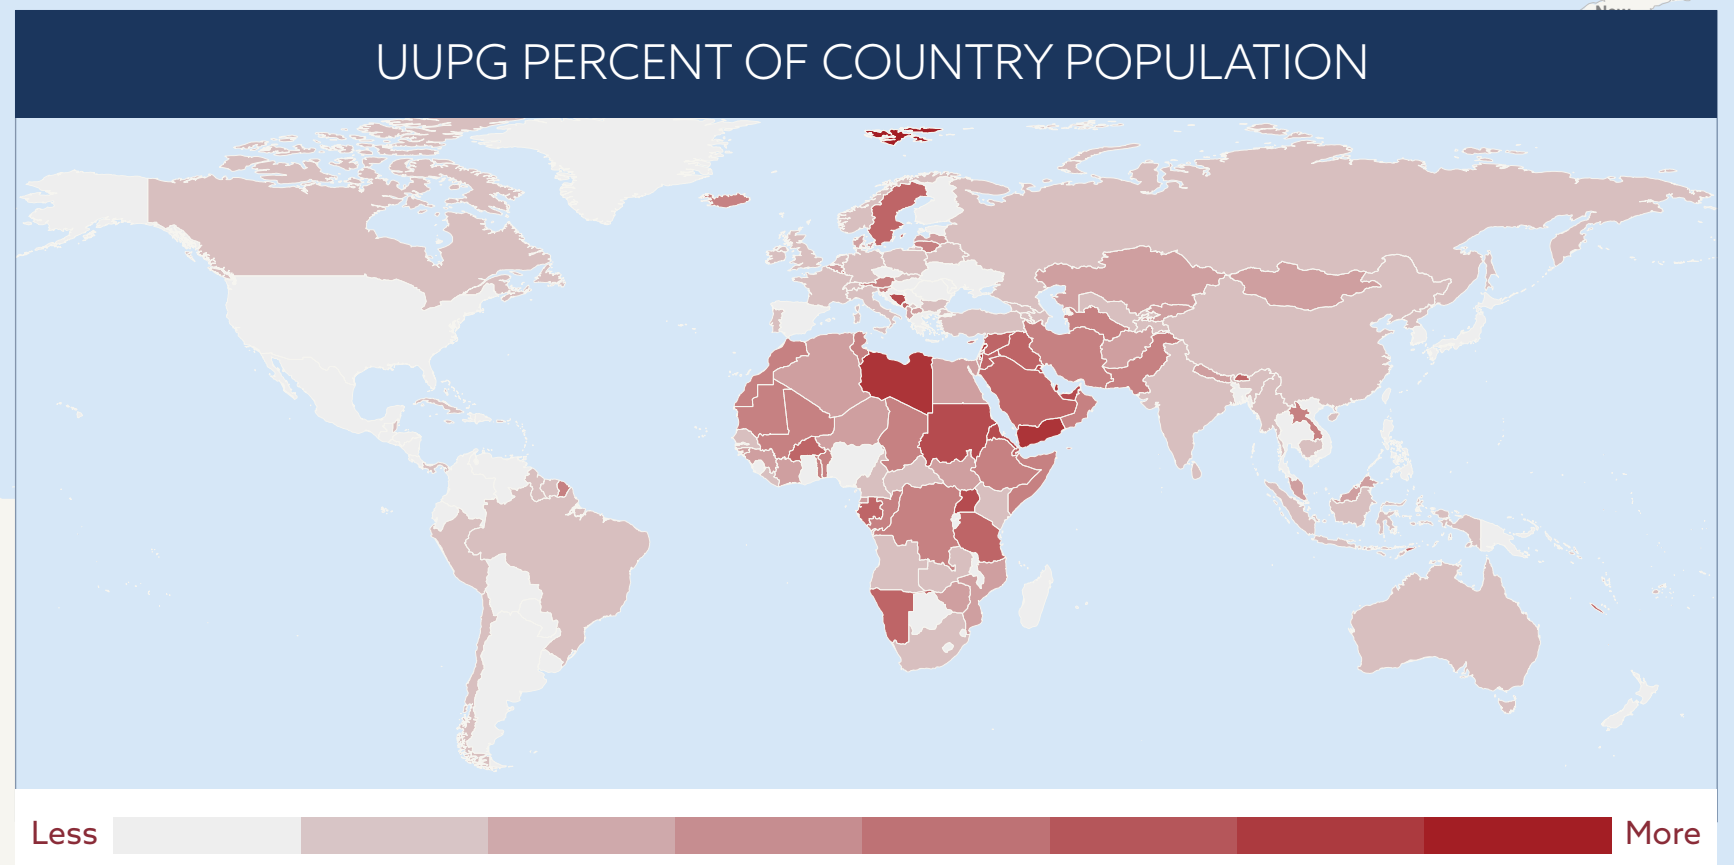

Unengaged Unreached People Groups

LEGEND

Population

- less than 50,000
- 50,000 to 100,000
- 100,000 to 500,000
- 500,000 to 1 million
- 1 million to 2 million
- 2+ million

People group — people with a common ethnic identity and language.

Unengaged Unreached People Group (UUPG) — a people group is unengaged when there is no evangelical church planting strategy underway. A people group is unreached when less than 2% of its population is evangelical Christian.

Evangelical Christian — a person who believes that Jesus Christ is the sole source of salvation through faith in Him, has personal faith and conversion with regeneration by the Holy Spirit, recognizes the inspired Word of God as the only basis for faith and Christian living, and is committed to biblical preaching and evangelism that brings others to faith in Jesus Christ.

Each point represents an Unengaged Unreached People Group scaled by population. UUPG data by Global Research, IMB, January 2026. Custom World Population Projection (Central Meridian 11 Degrees), Custom Human Geography (No JAGDS).
IMB is a Southern Baptist Convention entity supported by the Cooperative Program and the Lettie Moon Christmas Offering.