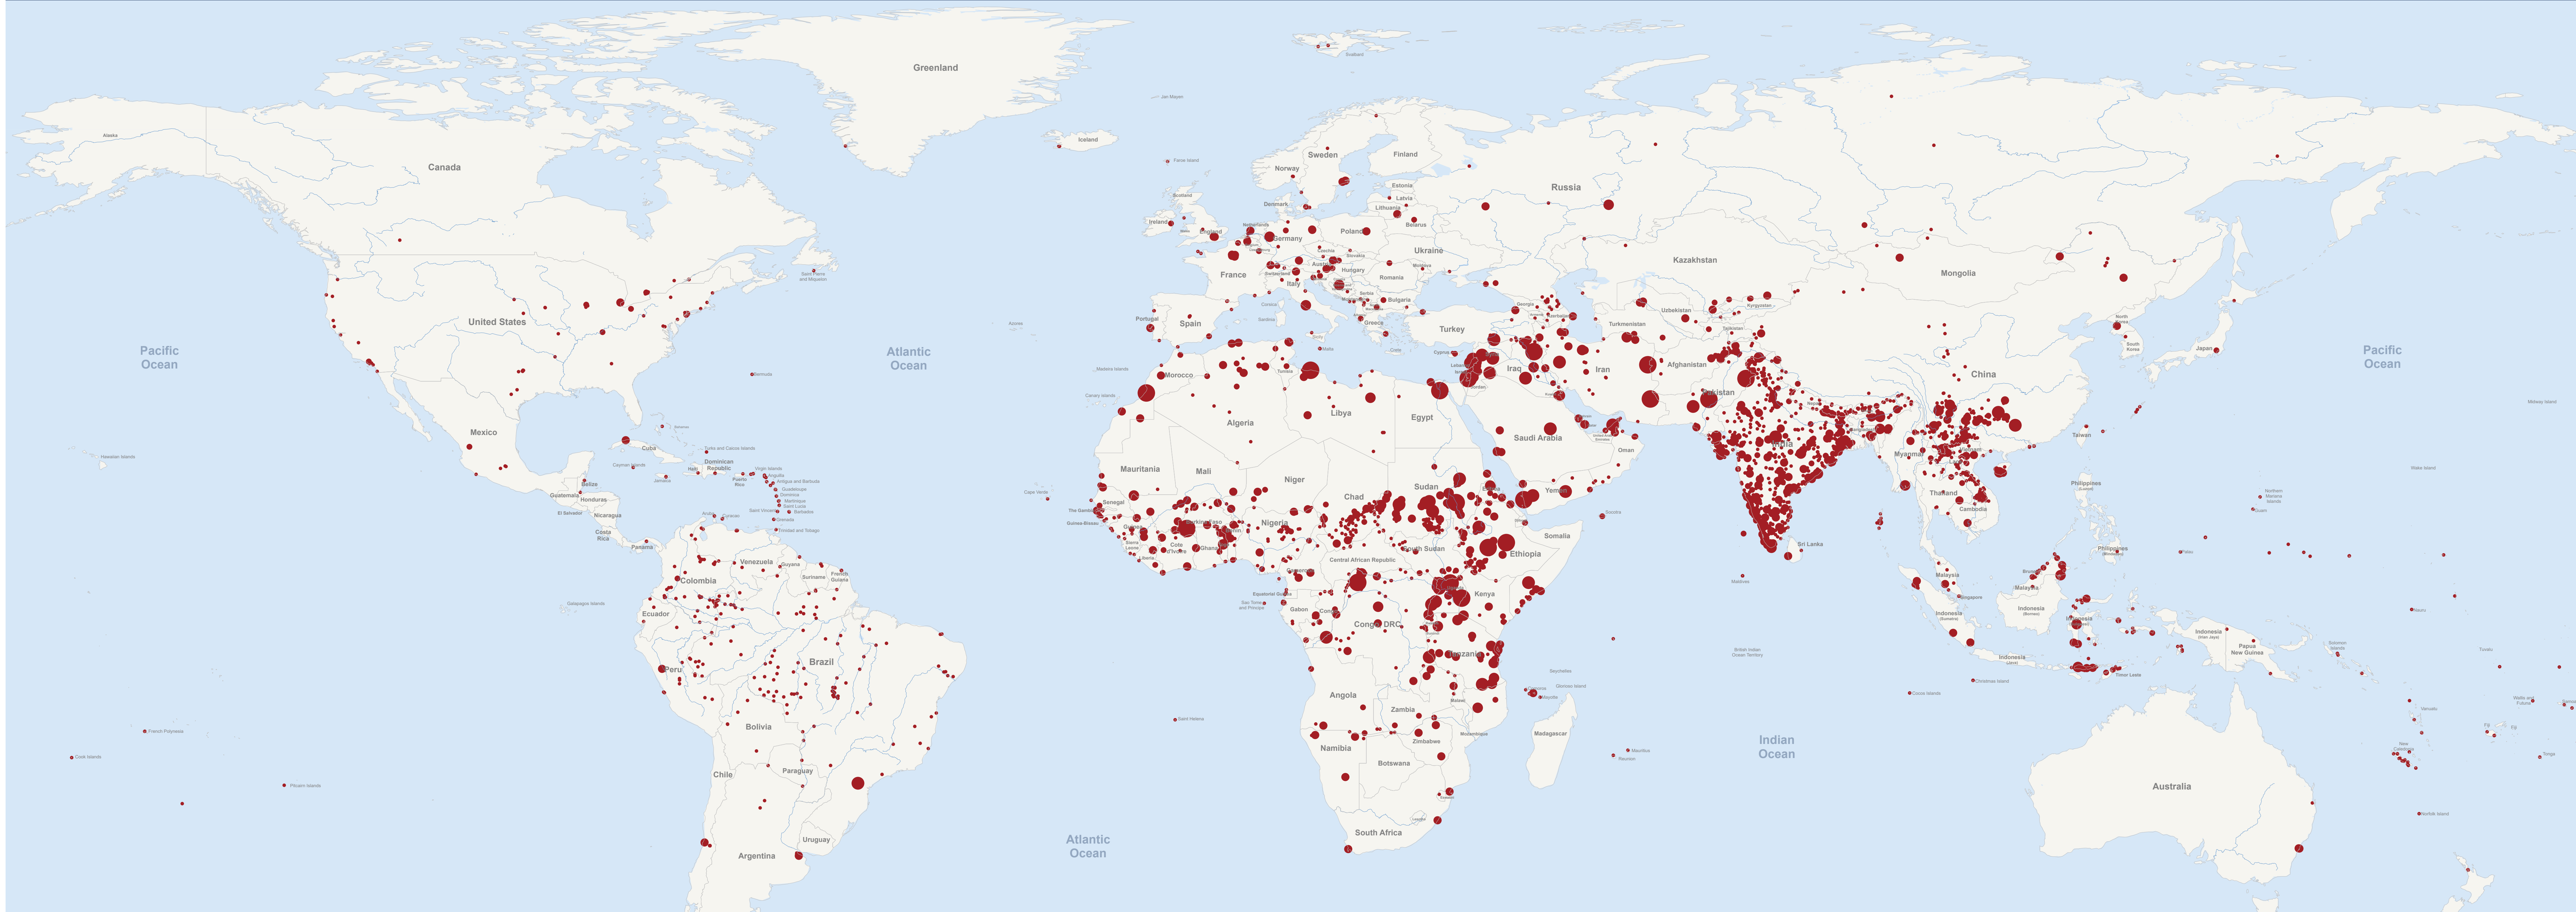

Unengaged Unreached People Groups

LEGEND

Population

- less than 50,000
- 50,000 to 100,000
- 100,000 to 500,000
- 500,000 to 1 million
- 1 million to 2 million
- 2+ million

People group — people with a common ethnic identity and language.

Unengaged Unreached People Group (UUPG) — a people group is unengaged when there is no evangelical church planting strategy underway. A people group is unreached when less than 2% of its population is evangelical Christian.

Evangelical Christian — a person who believes that Jesus Christ is the sole source of salvation through faith in Him, has personal faith and conversion with regeneration by the Holy Spirit, recognizes the inspired Word of God as the only basis for faith and Christian living, and is committed to biblical preaching and evangelism that brings others to faith in Jesus Christ.

Each point represents an Unengaged Unreached People Group scaled by population. UUPG data by Global Research, IMB, January 2026. Custom World Population Projection (Central Meridian 11 Degrees), Custom Human Geography (No JAGDS).
IMB is a Southern Baptist Convention entity supported by the Cooperative Program and the Lettie Moon Christmas Offering.