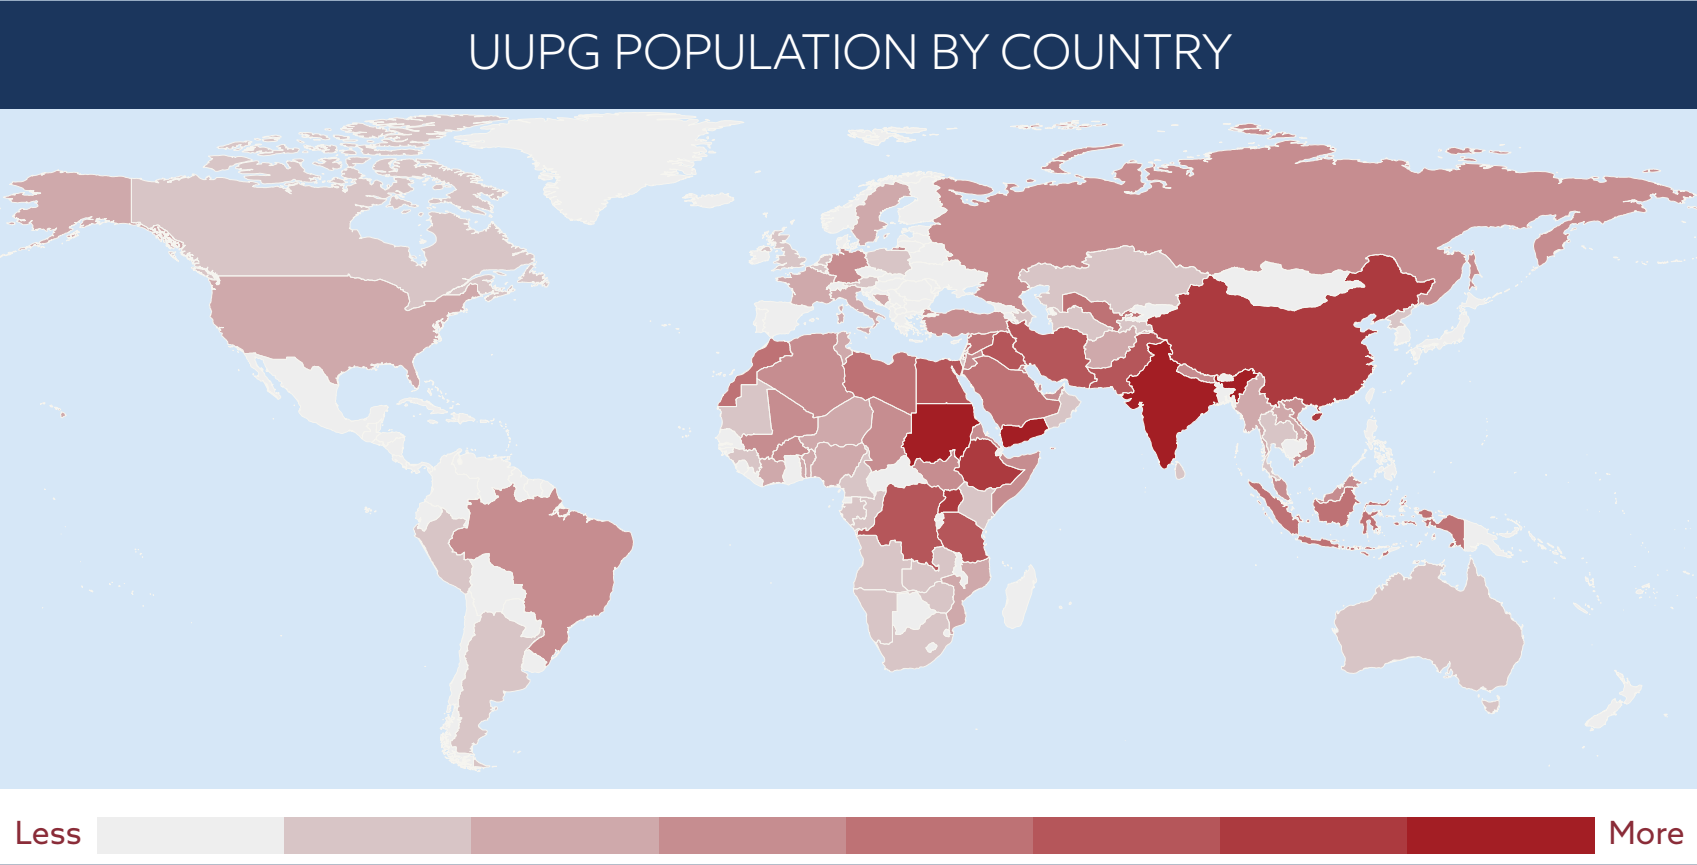

Unengaged Unreached People Groups

LEGEND

Population

- less than 50,000
- 50,000 to 100,000
- 100,000 to 500,000
- 500,000 to 1 million
- 1 million to 2 million
- 2+ million

People group — people with a common ethnic identity and language.

Unengaged Unreached People Group (UUPG) — a people group is unengaged when there is no evangelical church planting strategy underway. A people group is unreached when less than 2% of its population is evangelical Christian.

Evangelical Christian — a person who believes that Jesus Christ is the sole source of salvation through faith in Him, has personal faith and conversion with regeneration by the Holy Spirit, recognizes the inspired Word of God as the only basis for faith and Christian living, and is committed to biblical preaching and evangelism that brings others to faith in Jesus Christ.

Each point represents an Unengaged Unreached People Group scaled by population. UUPG data by Global Research, IMB, January 2026. Custom World Population Projection (Central Meridian 11 Degrees), Custom Human Geography (No JAGDS).
IMB is a Southern Baptist Convention entity supported by the Cooperative Program and the Lettie Moon Christmas Offering.